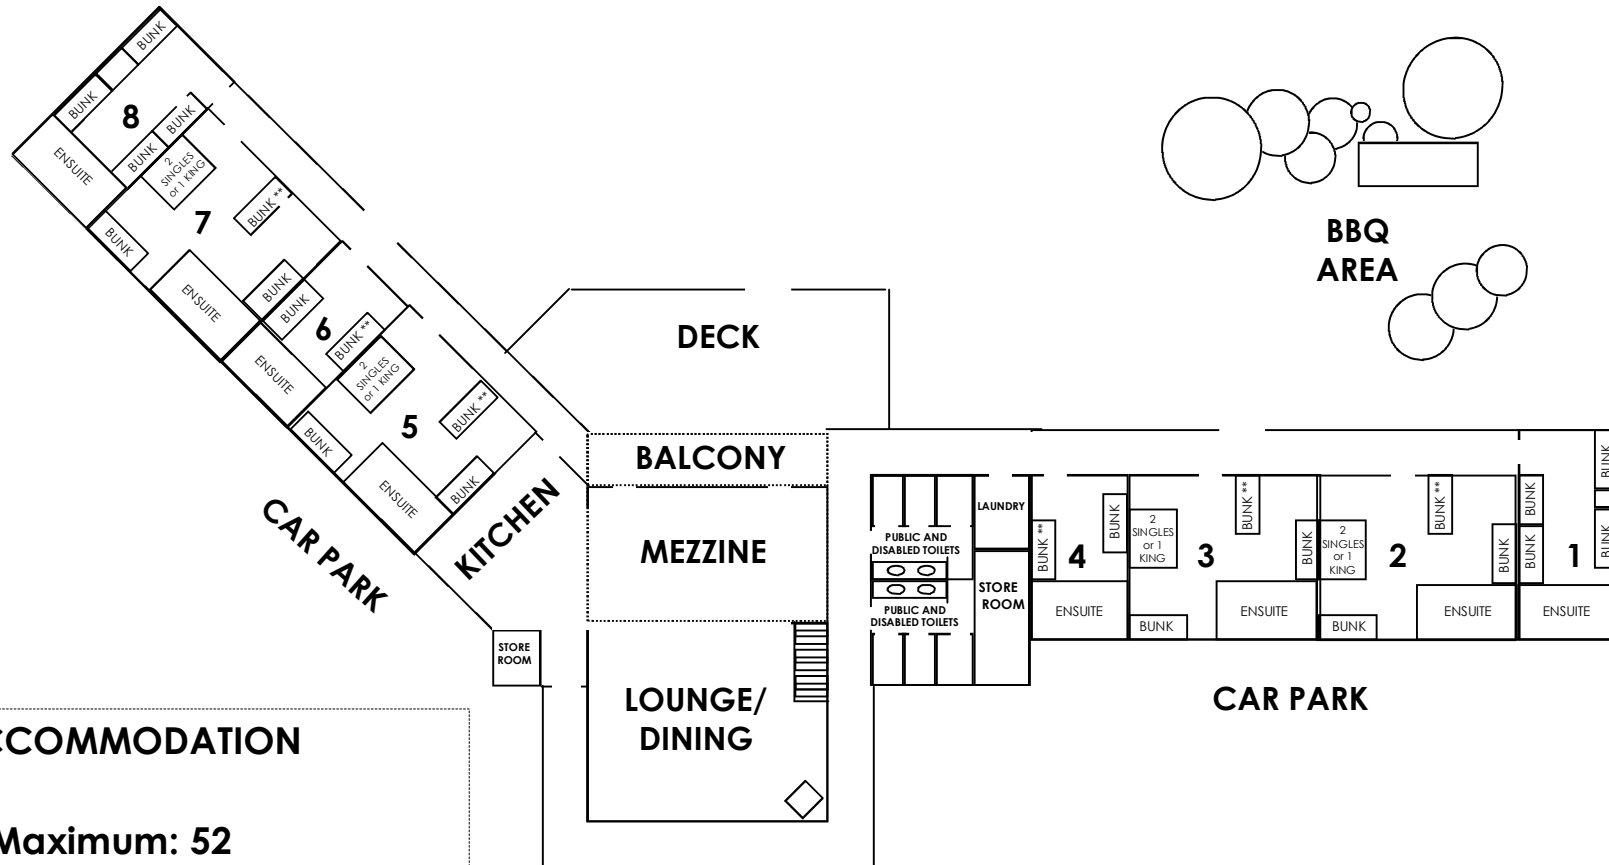

# Bayside Cabins 1-8

## ACCOMMODATION

**Single Bed Maximum: 52**

**Notes:** Rooms 2, 3, 5 and 7 at Bayside Lodge each have two single ensembles that can be zipped together to form a KS ensemble (**advance notice required**).

\*\* Bottom bunk converts to double