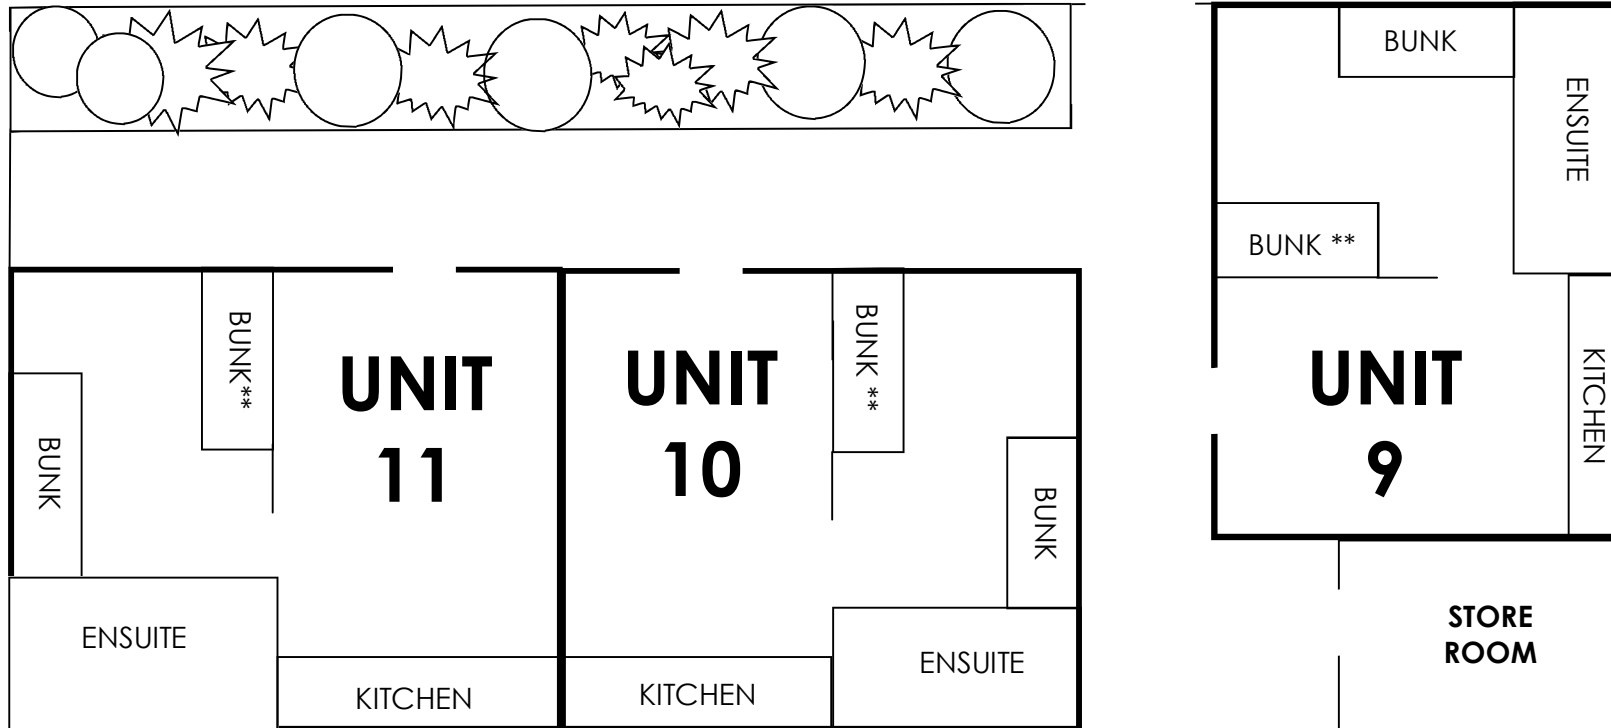

# Bayside Units 9-11

## ACCOMMODATION

**Single Bed Maximum: 12**

**Notes:** \*\* Bottom bunk converts to double, sleeping a couple and 3 singles in each Unit