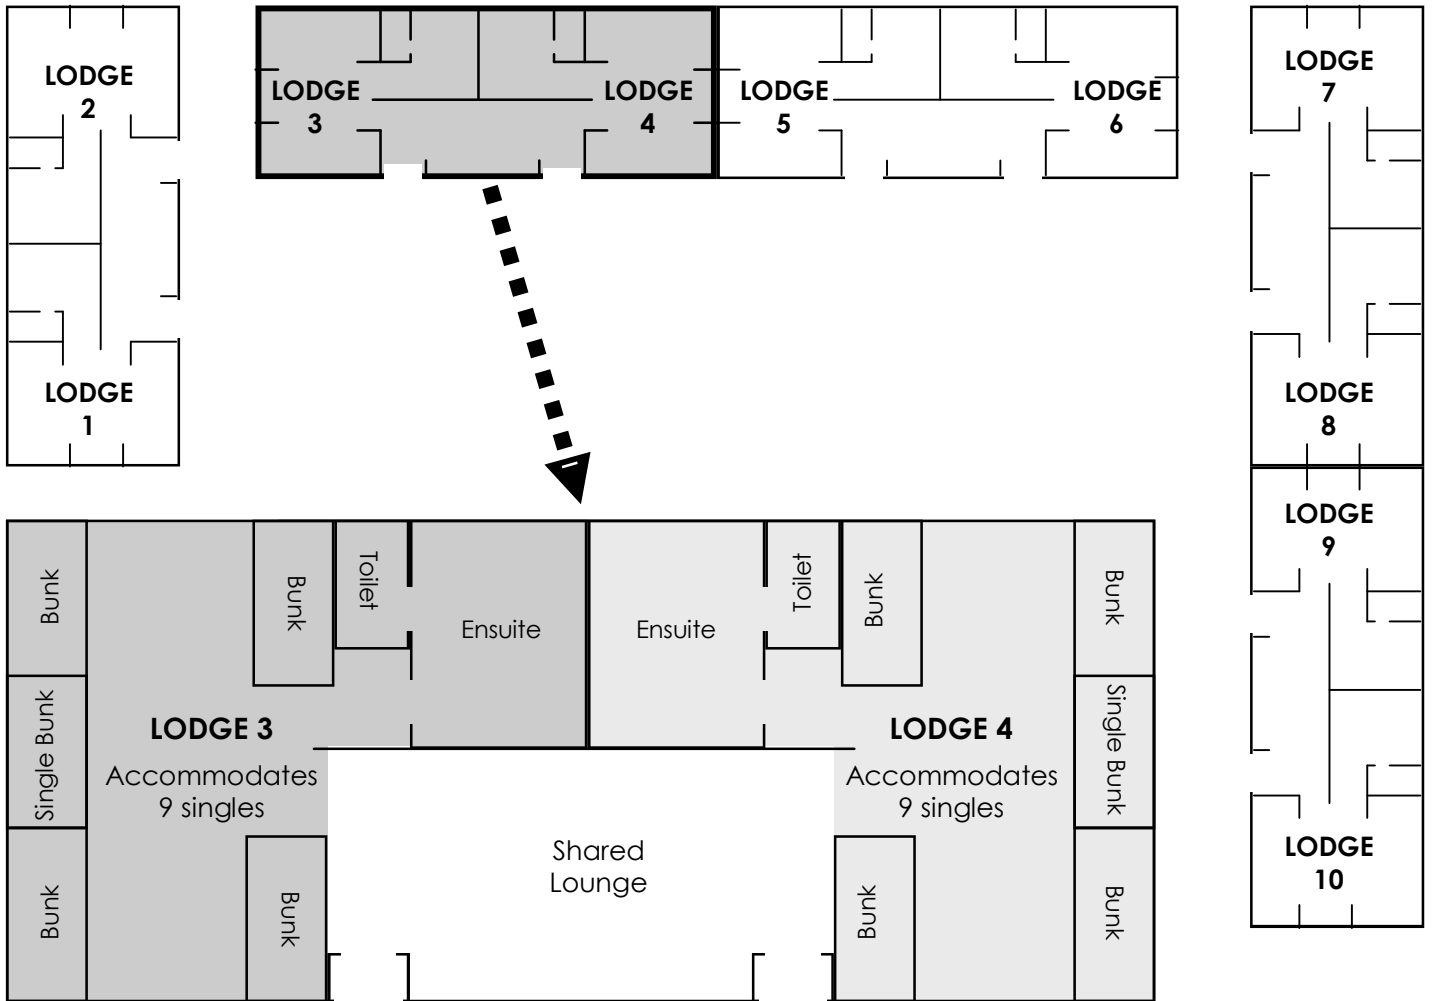

# Main Site Lodge

Enlarged Lodge Plan

## ACCOMODATION

**Single Bed Maximum: 90**

**Notes:** Each lodge has divider doors that can be unlocked to split the room for families or couples