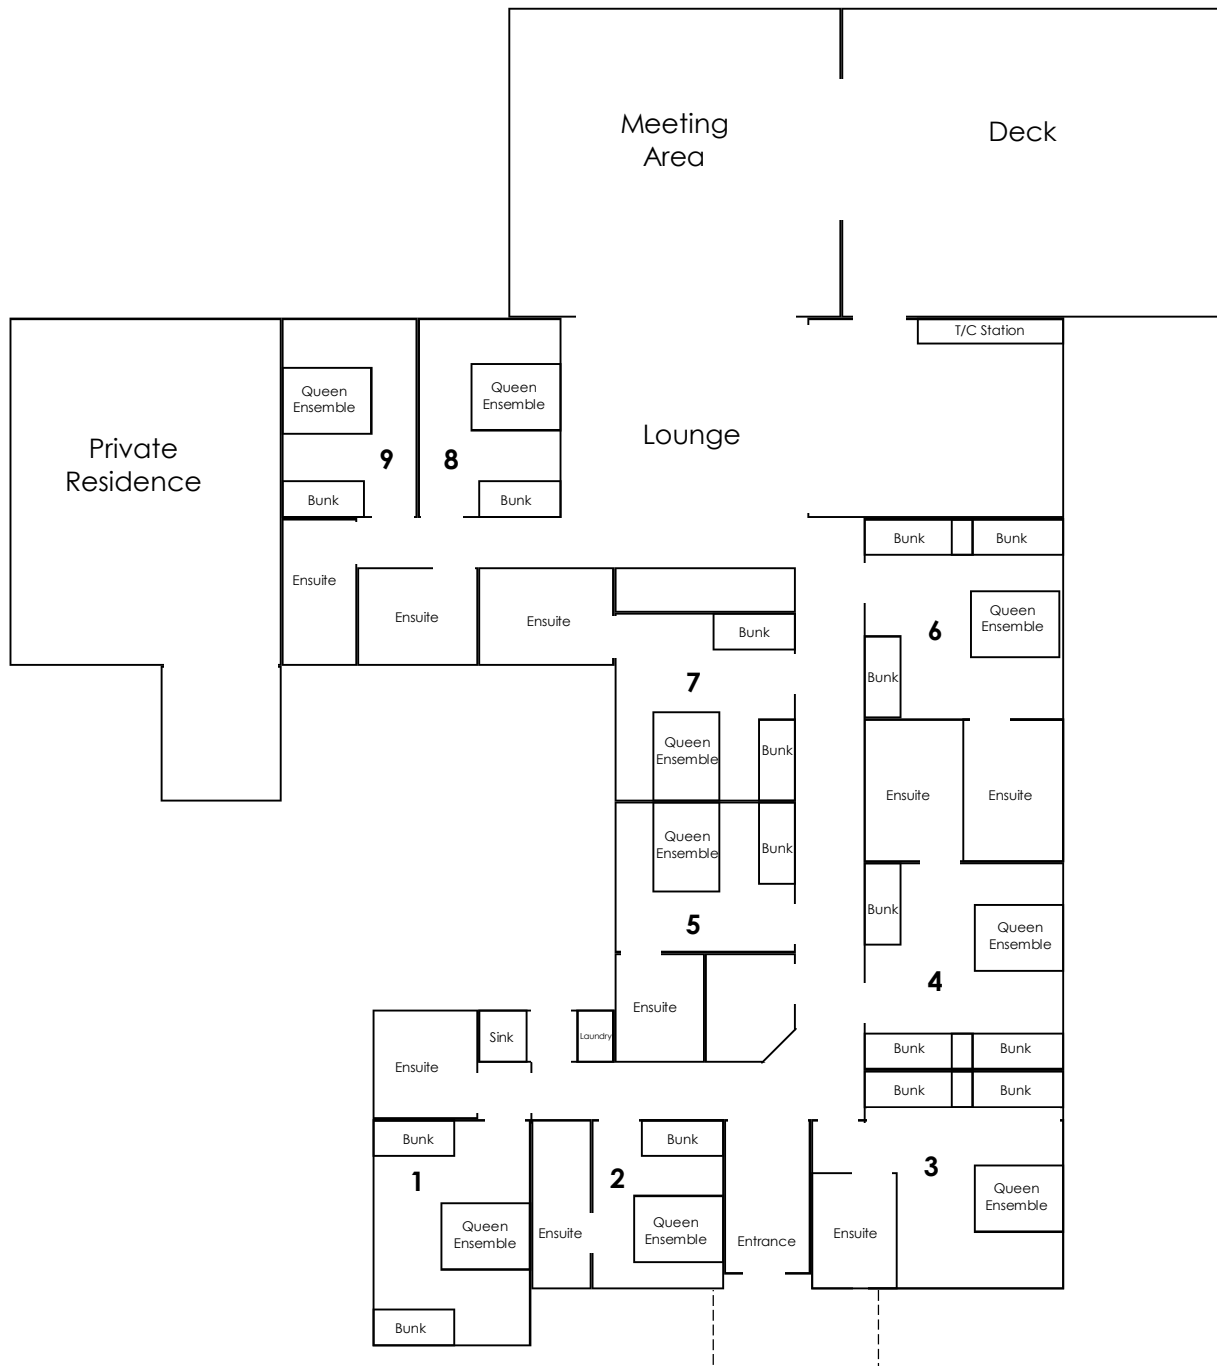

The New Parkdown Chalet

ACCOMMODATION

Single Bed Maximum: 40

Notes: 9 rooms for families or couples