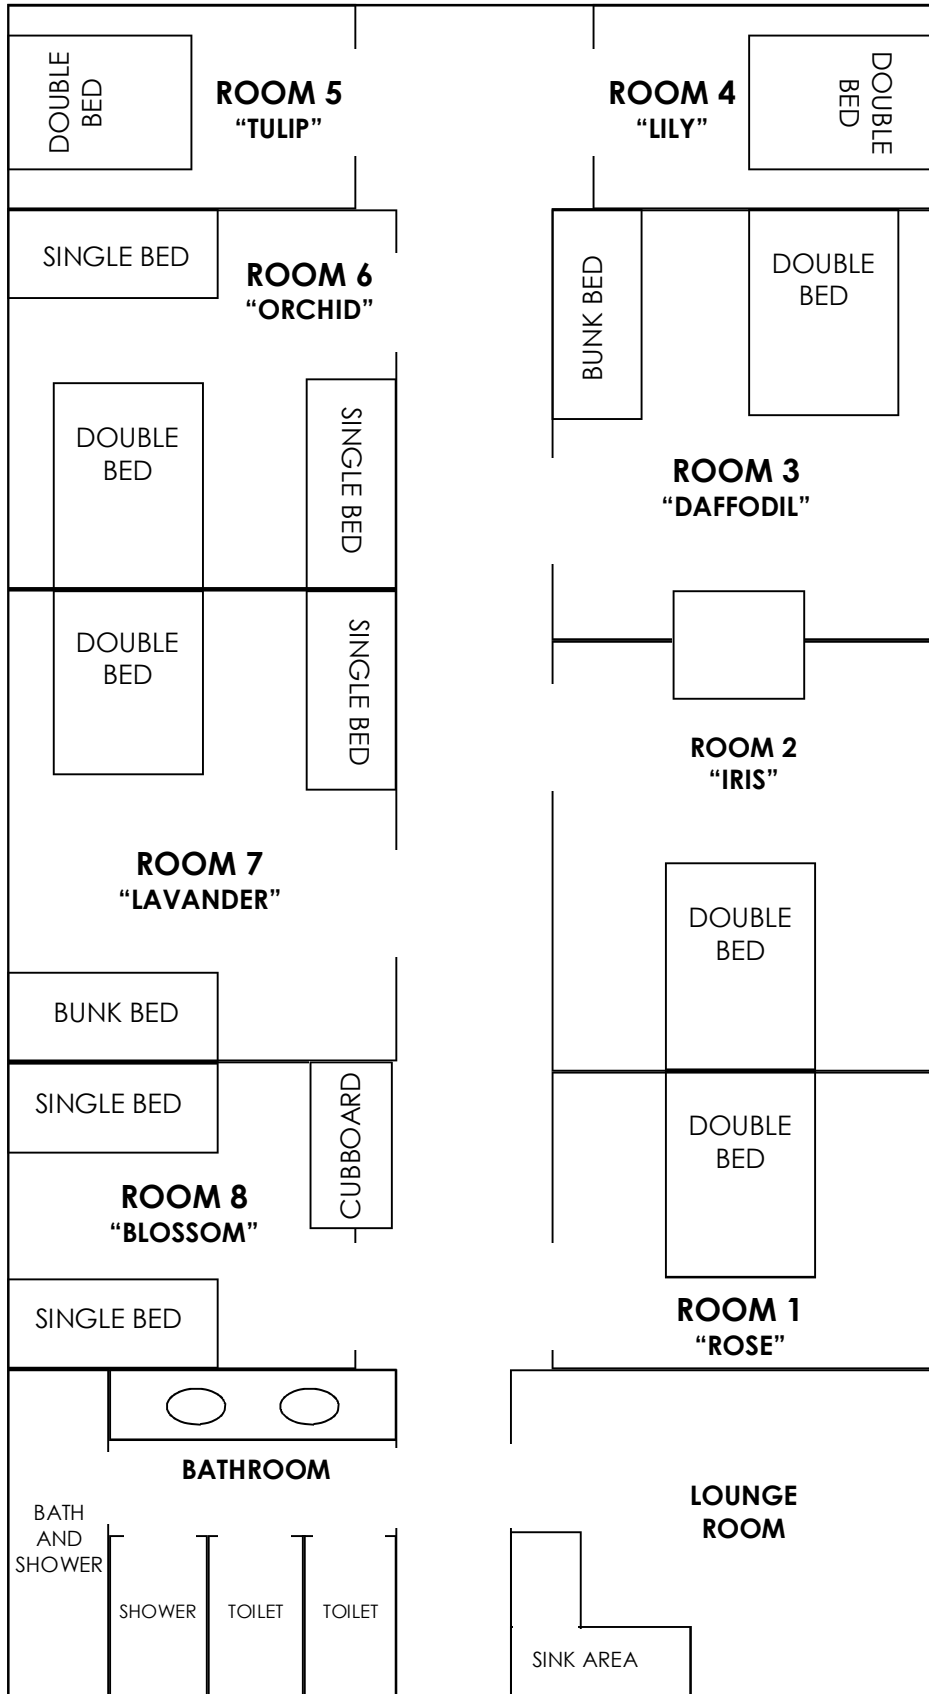

# The Villa

## ACCOMMODATION

**Single Bed Maximum: 15**

**Notes:** Can sleep up to 22 when couple use double beds